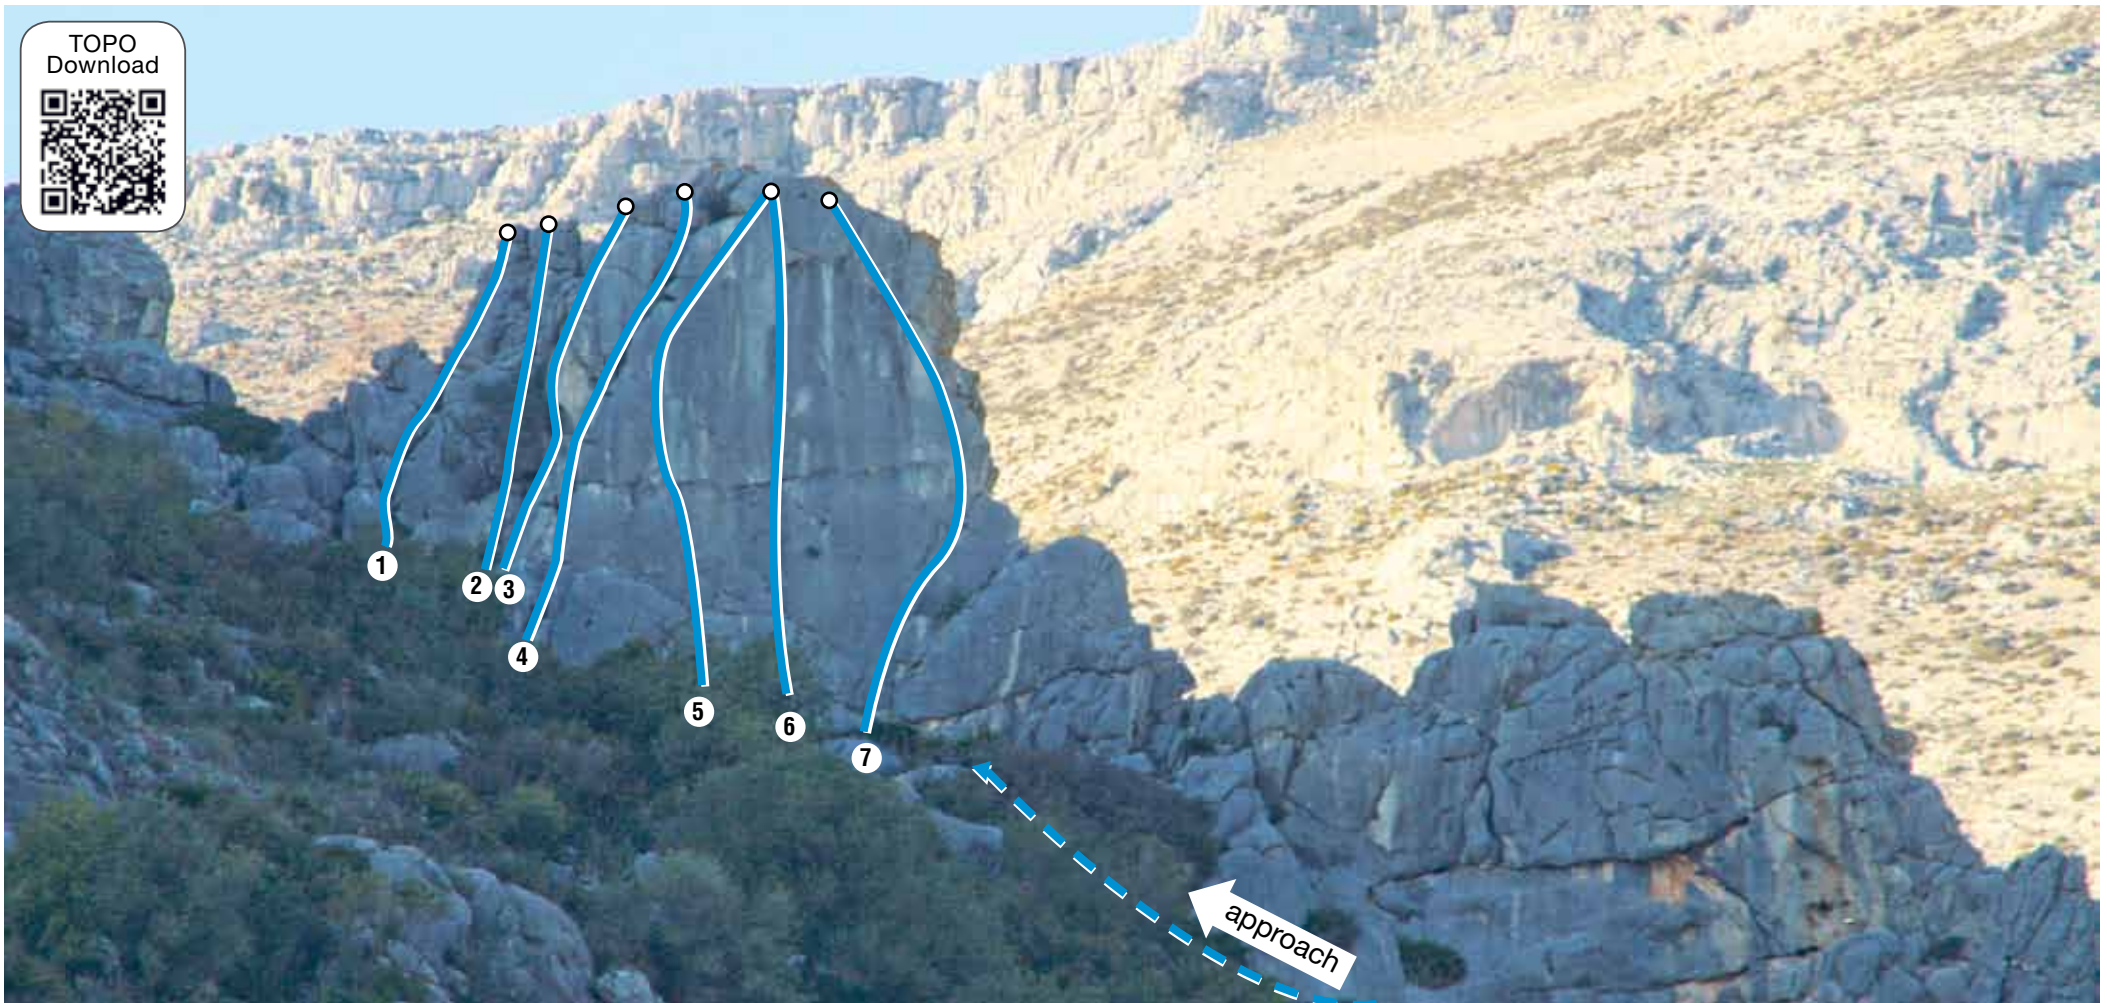

## EL CHORRO | SECTOR **ROCA BELLA SOUTH**

GPS N.36.54.796 W.004.44.112

© Climbing-Lodge.com 2017

01. Tick 3+
02. Trick 4
03. Track 4+
04. Nora's Stiege 4+
05. loved Grit 6b+
06. la placa atacar 7b
07. eastcoast 6b+

**approach from the north side**

GUESTHOUSE, APARTMENTS,  
CLIMBING-SCHOOL & FREE TOPO DOWNLOAD  
[www.Climbing-Lodge.com](http://www.Climbing-Lodge.com)