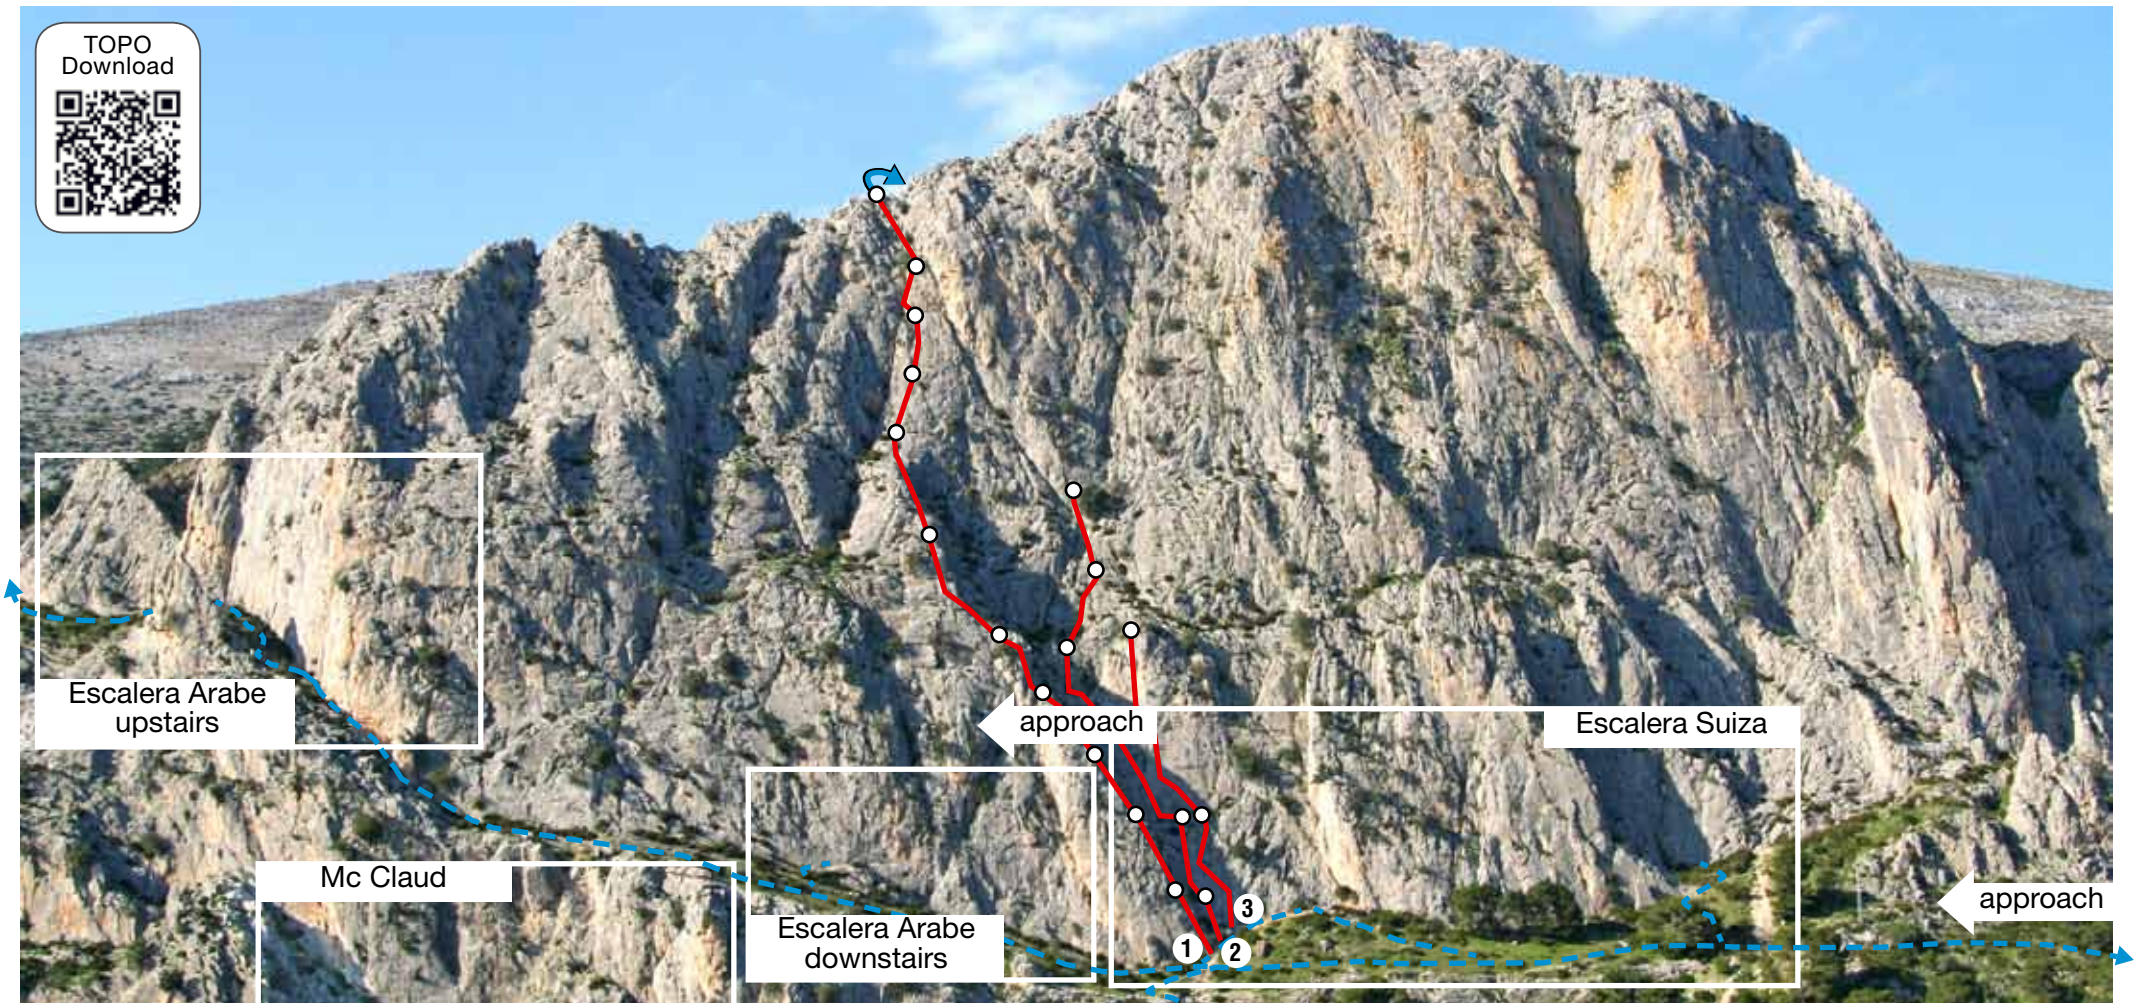

TOPO
Download

EL CHORRO | MULTI PITCHES SECTOR ESCALERA ARABA | SUIZA

Mc Claud
El Chorro

© Climbing-Lodge.com 2017

- 02. Rogelio 11 Längen; L1- L5: 4, L6: 4+, L7: 3+, L8: 4+, L9: 5+, L10: 6a; L11: 3; walk down
- 03. Los arcángeles 6 Längen; L1 - L2: 4, L3: 5+, L4: 3+, L5: 4+, L6: 4+; abseil down
- 04. chilona L1: 4, L2: 6a+, L3: 6a